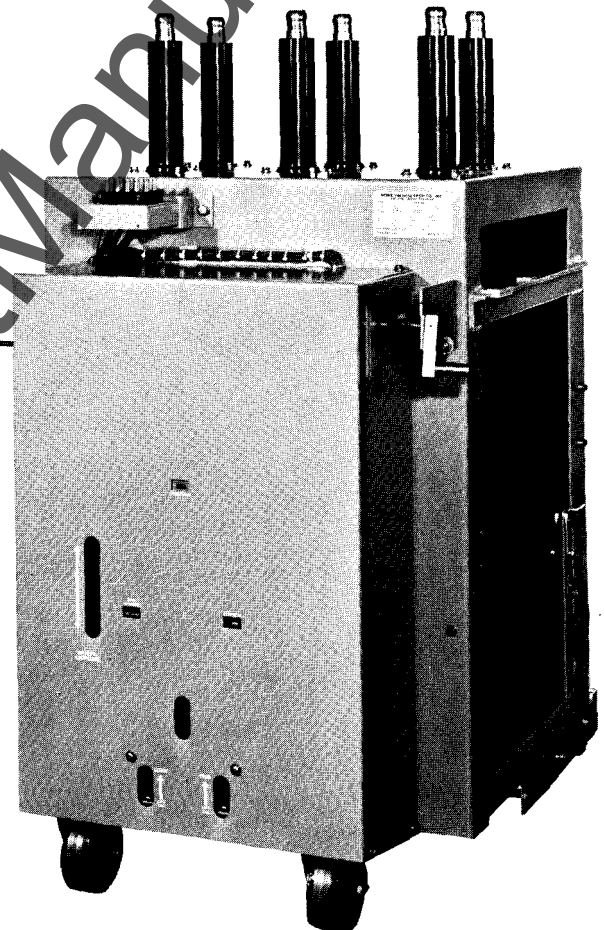

SQUARE D COMPANY

MIDDLETOWN MARKETING HEADQUARTERS

will operate. The thermal un-
derlying through which the loss
solder pot, and a ratchet wheel. Me-
chanical contact is maintained and con-
tacts are rated for 1000 cycles. The mech-
anism opens the contacts upon the mech-
anism, so that the contacts are opened even
if the mechanism is held in the closed position. After the sol-
der is held in the closed position, the mech-
anism can be reset by pushing the
OFF position.

PRODUCT NEWS

... NEW APPLICATIONS

Square D's VACARC™ Type VAV Vertical-Lift Vacuum Circuit Breaker for Retrofit Application

Vacuum technology is now being offered to the many customers using obsolete vertical-lift air magnetic equipment. The Type VAV vertical-lift vacuum circuit breaker is interchangeable with vertical-lift air magnetic circuit breakers of the same frame size and series.

Manufactured by Yin, Inc., Subsidiary of the Square D Company, the Type VAV Circuit Breaker uses sealed, compact vacuum interrupters. A patented motor driven ratchet mechanism with a minimum of moving parts provides longer life and reliability. Mounted at the front of the breaker, the operating mechanism is easily accessed for inspection and servicing.